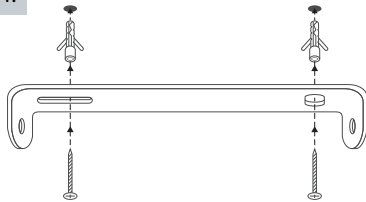

Manual - Handleiding Bedienungsanleitung - Manuel d'instruction

Technical Specifications

Operating voltage / <i>Nom. spanning</i> / Betriebsspannung / <i>Tension nominale</i>	AC 220V-240V 50/60Hz
Max. wattage light source / <i>Max. wattage lichtbron</i> / Max. Leistung Lampe / <i>Puissance Max.</i>	60W
Cable length / <i>Lengte snoer</i> / Kabellänge / <i>Longueur câble</i>	1.5 meter
IP Rating / <i>IP Waarde</i> / Schutzart / <i>Protection IP</i>	IP20
Protection Class / <i>Beschermingsklasse</i> / Schutzklasse / <i>Classe de protection</i>	CLI

1.

3.

2.

4.

EN - Installation information

- Disconnect power before installation and servicing.
- Make sure the supply voltage is the same as the rated luminaire voltage.
- Before installation please read the specifications to make sure that this product is suitable for the operating environment.
- Operation against rules may damage your property even harm to your personal safety.
- All safety instruction must be followed to avoid a risk of injury or property damage.
- Not suitable for outdoor use.
- Not suitable for use with emergency units.
- Don't overload socket maximal wattage rating.