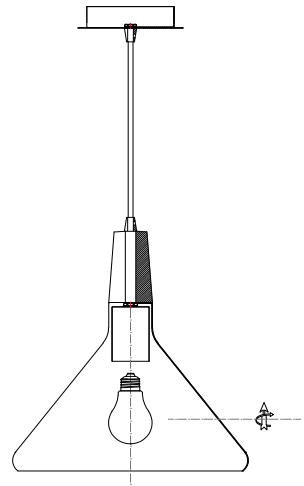

1.

3.

2.

4.

EN - Installation information

- Disconnect power before installation and servicing.
- Make sure the supply voltage is the same as the rated luminaire voltage.
- Before installation please read the specifications to make sure that this product is suitable for the operating environment.
- Operation against rules may damage your property even harm to your personal safety.
- All safety instruction must be followed to avoid a risk of injury or property damage.
- Not suitable for outdoor use.
- Not suitable for use with emergency units.
- Don't overload socket maximal wattage rating.