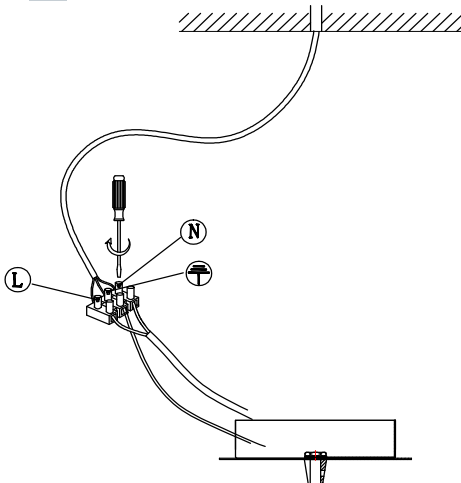

Manual - Handleiding Bedienungsanleitung - Manuel d'instruction

Technical Specifications

Operating voltage / <i>Nom. spanning</i> / Betriebsspannung / <i>Tension nominale</i>	AC 220V-240V 50/60Hz
Max. wattage light source / <i>Max. wattage lichtbron</i> / Max. Leistung Lampe / <i>Puissance Max.</i>	60W
Cable length / <i>Lengte snoer</i> / Kabellänge / <i>Longueur câble</i>	1.5 meter
IP Rating / <i>IP Waarde</i> / Schutzart / <i>Protection IP</i>	IP20
Protection Class / <i>Beschermingsklasse</i> / Schutzklasse / <i>Classe de protection</i>	CLI

1.

3.

2.

4.

EN - Installation information

- Disconnect power before installation and servicing.
- Make sure the supply voltage is the same as the rated luminaire voltage.
- Before installation please read the specifications to make sure that this product is suitable for the operating environment.
- Operation against rules may damage your property even harm to your personal safety.
- All safety instruction must be followed to avoid a risk of injury or property damage.
- Not suitable for outdoor use.
- Not suitable for use with emergency units.
- Don't overload socket maximal wattage rating.