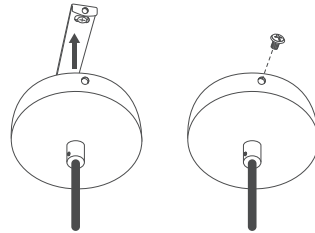

Manual - Handleiding Bedienungsanleitung - Manuel d'instruction

Technical Specifications

Operating voltage / <i>Nom. spanning</i> / Betriebsspannung / <i>Tension nominale</i>	AC 220V-240V 50/60Hz
Max. wattage light source / <i>Max. wattage lichtbron</i> / Max. Leistung Lampe / <i>Puissance Max.</i>	60W
Cable length / <i>Lengte snoer</i> / Kabellänge / <i>Longueur câble</i>	1.5 meter
IP Rating / <i>IP Waarde</i> / Schutzart / <i>Protection IP</i>	IP20
Protection Class / <i>Beschermingsklasse</i> / Schutzklasse / <i>Classe de protection</i>	CLI

1.

3.

2.

4.

EN - Installation information

- Disconnect power before installation and servicing.
- Make sure the supply voltage is the same as the rated luminaire voltage.
- Before installation please read the specifications to make sure that this product is suitable for the operating environment.
- Operation against rules may damage your property even harm to your personal safety.
- All safety instruction must be followed to avoid a risk of injury or property damage.
- Not suitable for outdoor use.
- Not suitable for use with emergency units.
- Don't overload socket maximal wattage rating.