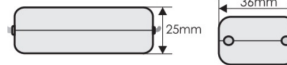

topo combinations

The Topo transformers combine perfectly with the Bailey 12V low-voltage lamps in halogen and LED.

On this page some LED examples, G4, G6.35, GY6.35, GU4 (MR8, MR11), GU5.3 (MR16), G53 (ES111/R111), Ba15d (AR37, AR56, AR70, P26), E14 (T25, P26), E27 (A60, G45), B22d (A60, G45).

[Click here for an overview of the 12V LED lamps](#) | [Click here for an overview of the 12V halogen lamps](#)

145616

AR37 GBF Ba15d 3W
830 280lm

[→ view online](#)

145369

MR11 GU4 4.4W
827 370lm

[→ view online](#)

145704

ES111/R111 G53 9W
927 620lm

[→ view online](#)

145103

GY6.35 4.5W
827 520lm

[→ view online](#)

80100041297

Quatro GU5.3 3W
827 300lm

[→ view online](#)

There is a new topo in town!! 🤔 We call him Little.