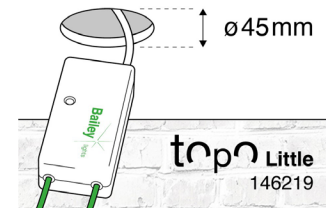

[→ view online](#)

There is a new topo in town!! 🤔 We call him Little.

**Bailey** lights  
for professionals

- 12V For 12V LED and halogen lamps
- 0W Starts from 0W (ideal for LED)
- Works with most trailing edge and leading edge dimmers
- Very compact