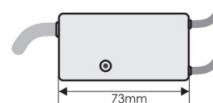

topo combinations

The Topo transformers combine perfectly with the Bailey 12V low-voltage lamps in halogen and LED.

On this page some LED examples, G4, G6.35, GY6.35, GU4 (MR8, MR11), GU5.3 (MR16), G53 (ES111/R111), Ba15d (AR37, AR56, AR70, P26), E14 (T25, P26), E27 (A60, G45), B22d (A60, G45).

[Click here for an overview of the 12V LED lamps](#) | [Click here for an overview of the 12V halogen lamps](#)

145616

AR37 GBF Ba15d 3W
830 280lm

[→ view online](#)

145369

MR11 GU4 4.4W
827 370lm

[→ view online](#)

145704

ES111/R111 G53 9W
927 620lm

[→ view online](#)

145103

GY6.35 4.5W
827 520lm

[→ view online](#)

80100041297

Quatro GU5.3 3W
827 300lm

[→ view online](#)

There is a new topo in town!! 🤔 We call him Little.