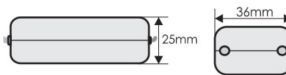

80100041297

Quatro GU5.3 3W
827 300lm

→ online bekijken

There is a new topo in town!! 🤔 We call him Little.