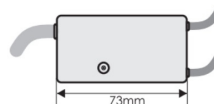

80100041297

Quatro GU5.3 3W
827 300lm

→ online bekijken

There is a new topo in town!! 🤔 We call him Little.