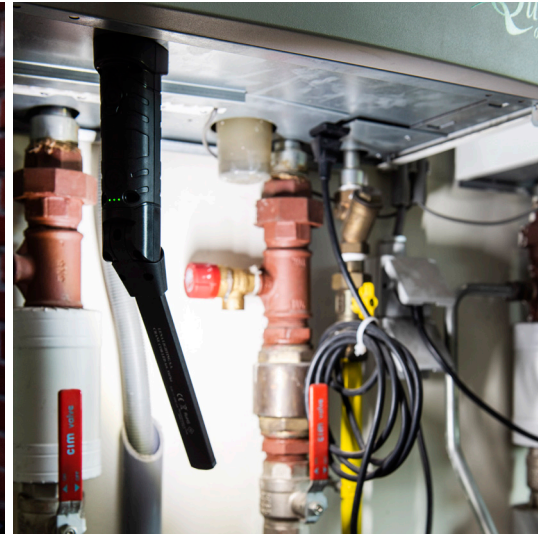

LED Portable Hand Lamp