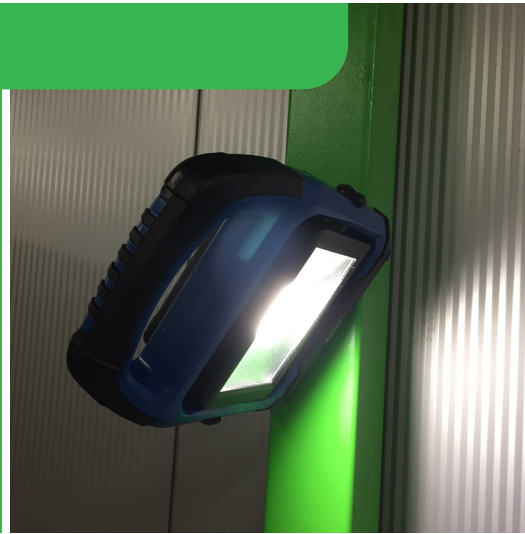

RoBust LED Work Portable

RoBust LED Work 100W
4000K-6500K DIM
CLI Portable 3M
144525

New!

RoBust LED Work 50W
4000K-6500K DIM
CLI Portable 3M
145742

Bailey lights
for professionals

RoBust LED Rope

50m

RoBust LED Rope 50M 5W/m
380lm/m 4000K IP65
145374

5m

New!

RoBust LED Rope 5M 5W/m
380lm/m 4000K IP65
145637

25m

New!

RoBust LED Rope 25M 5W/m
170lm/m Green IP65
145787

25m

New!

Hand Lamp 60W E27 230V
IP20 without cable
141016

LED Portable Hand Lamp

LED Portable
Hand Lamp 5W
141166

RoBust LED Portable 2.0

RoBust LED Portable 2.0
20W 4000K
140794

Combi E27 LH Connector + LED Lamp

12-Pack Combi E27 LH Connector + LED 6W 2700K
145057

10-Pack Combi E27 Fitting + LED 10W 4000K
140818

Bailey lights
for professionals