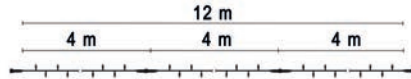

120-12M | 10.5W | IP67 | WW | White | 12m	120-12M | 10.5W | IP67 | WW | Black | 12m	120-12M | 10.5W | IP67 | CW | White | 12m	120-12M | 10.5W | IP67 | CW | Black | 12m
# MKI019311	# MKI019312	# MKI019357	# MKI019358

String Lite
120-12

90-4.5M | 7W | IP67 | CW | Black | 4.5m	90-4.5M | 7W | IP67 | WW | Black | 4.5m
# MKI019237	# MKI019238

String Lite
90-4.5