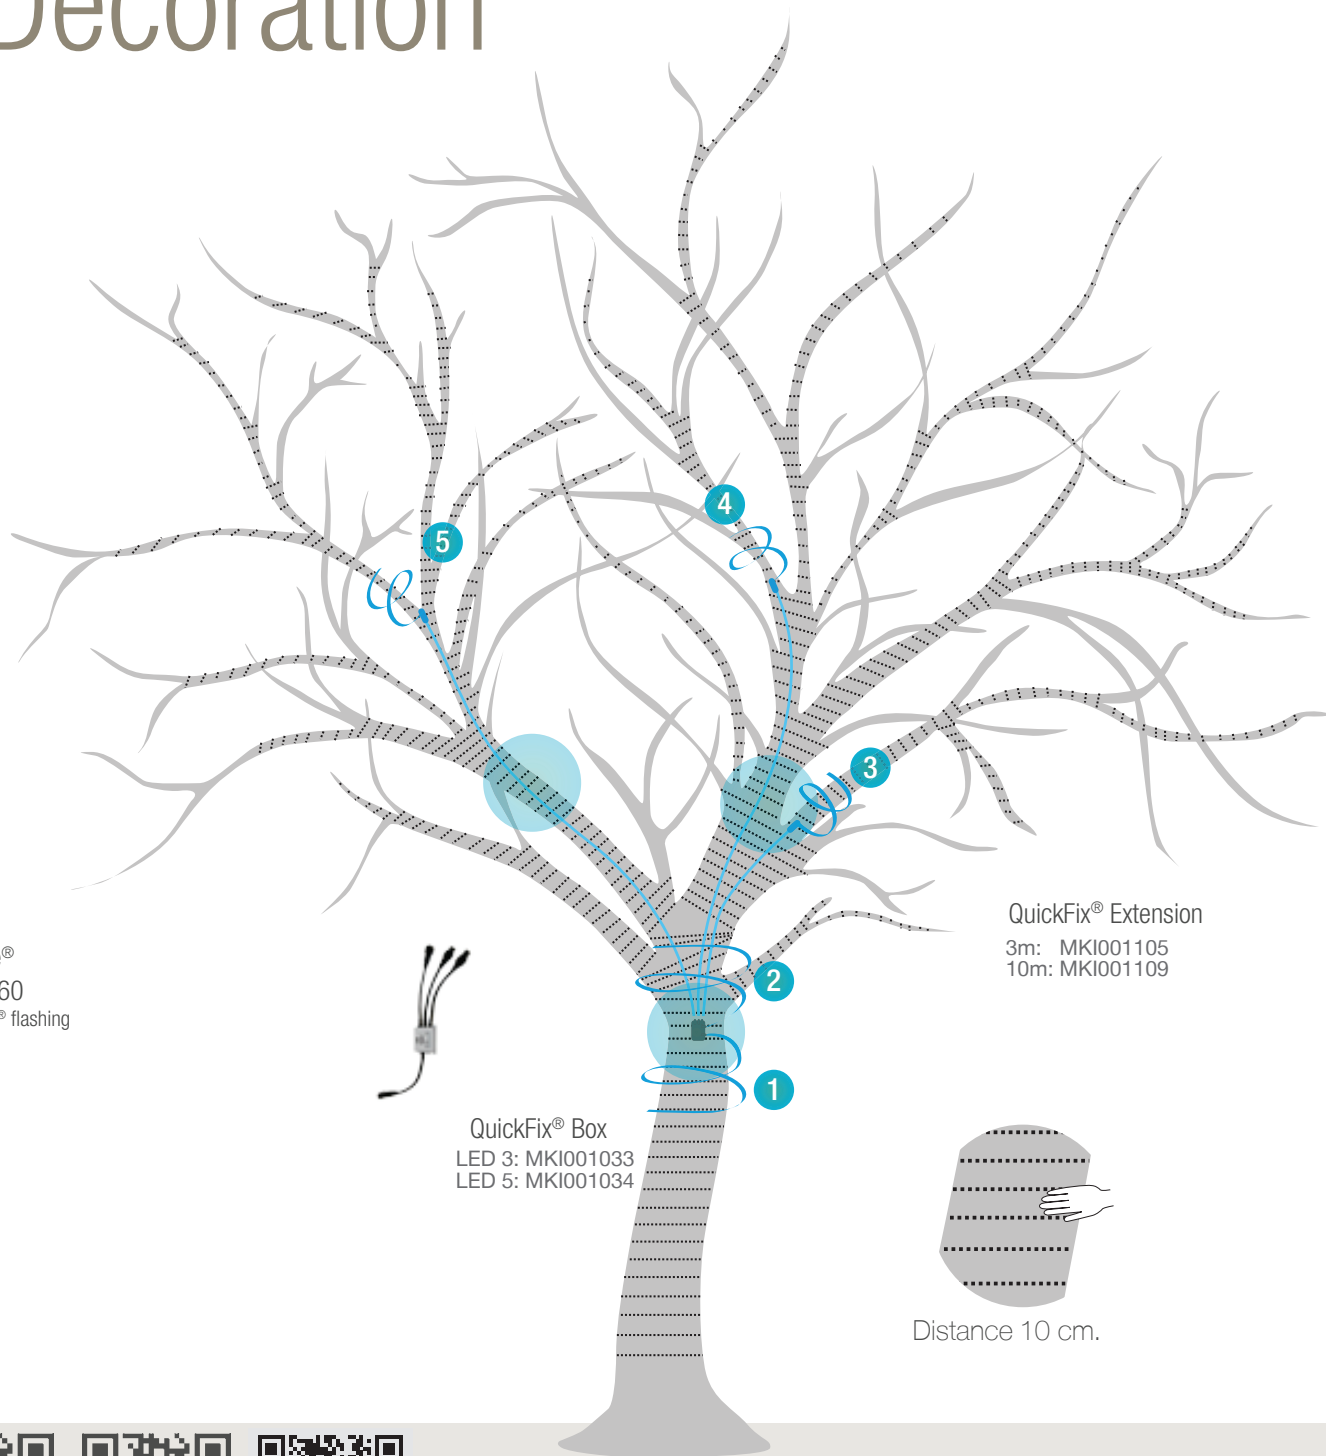

MKI244218

Rope Light Endcapset
3pcs

MKI244023

Accessories

www.bailey.nl
www.bailey.fr

Follow us on Pinterest

pinterest.com/baileylights

QuickFix® Decoration

String Lite®
90/120/160
& String Lite® flashing

QuickFix® Extension
3m: MKI001105
10m: MKI001109

QuickFix® Box
LED 3: MKI001033
LED 5: MKI001034

Distance 10 cm.

YouTube

YouTube

MK Treecalculator

120-20M 7W IP67 CW Black 20m	120-20M 7W IP67 CW White 20m	120-20M 7W IP67 WW Black 20m	120-20M 7W IP67 WW White 20m
# MKI019323	# MKI019324	# MKI019310	# MKI019309