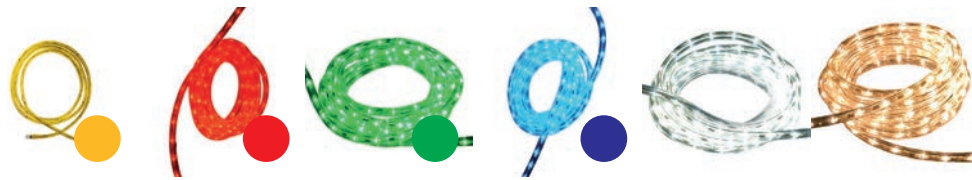

MK LED Lamp | E14 |
0.5W | 12V |
6lm | Red |
22x62mm | A
MKI014448

MK LED Lamp | E14 |
0.5W | 12V |
6lm | Amber |
22x62mm | A
MKI014449

X-mas C6

X-mas C6 | E10 |
0.3W | 10-55V |
6lm | 2100K |
13.5x45mm | A
80100038773