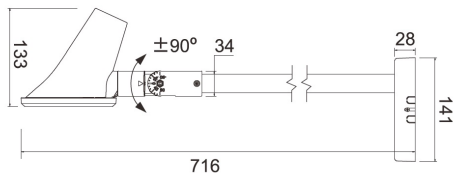

Bailey lights
for professionals

LED Floodlight Billboard

The Bailey Lights LED Floodlight Billboard AS is also called display fixture, wall wash or billboard lighting. If you can beautifully illuminate a billboard, you can illuminate facades, shops or other outdoor objects just as beautifully with this concentrated asymmetrical light beam (130°x50°). The aluminum housing (available in black and white) has a special coating (AkzoNobel) and is corrosion resistant. This LED floodlight is IP66 classified and CLII double insulated. The integrated wall support with arm is 50cm and can be turned 90° and is 360° rotatable. Available in the light colors 3000K and 4000K (1800 and 1950 lm respectively). Very easy to assemble.