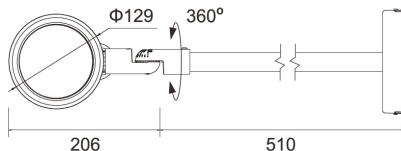

Bailey lights
for professionals

LED Floodlight Billboard

The Bailey Lights LED Floodlight Billboard AS is also called display fixture, wall wash or billboard lighting. If you can beautifully illuminate a billboard, you can illuminate facades, shops or other outdoor objects just as beautifully with this concentrated asymmetrical light beam (130°x50°). The aluminum housing (available in black and white) has a special coating (AkzoNobel) and is corrosion resistant. This LED floodlight is IP66 classified and CLII double insulated. The integrated wall support with arm is 50cm and can be turned 90° and is 360° rotatable. Available in the light colors 3000K and 4000K (1800 and 1950 lm respectively). Very easy to assemble.

Bailey LED Floodlight Billboard

BAILEY nr	Description	lm	K
13 145182	LED Floodlight Billboard AS 16W 1800lm 3000K Black 50cm	1800	3000
13 145183	LED Floodlight Billboard AS 16W 1950lm 4000K Black 50cm	1950	4000
14 145184	LED Floodlight Billboard AS 16W 1800lm 3000K White 50cm	1800	3000
14 145185	LED Floodlight Billboard AS 16W 1950lm 4000K White 50cm	1950	4000