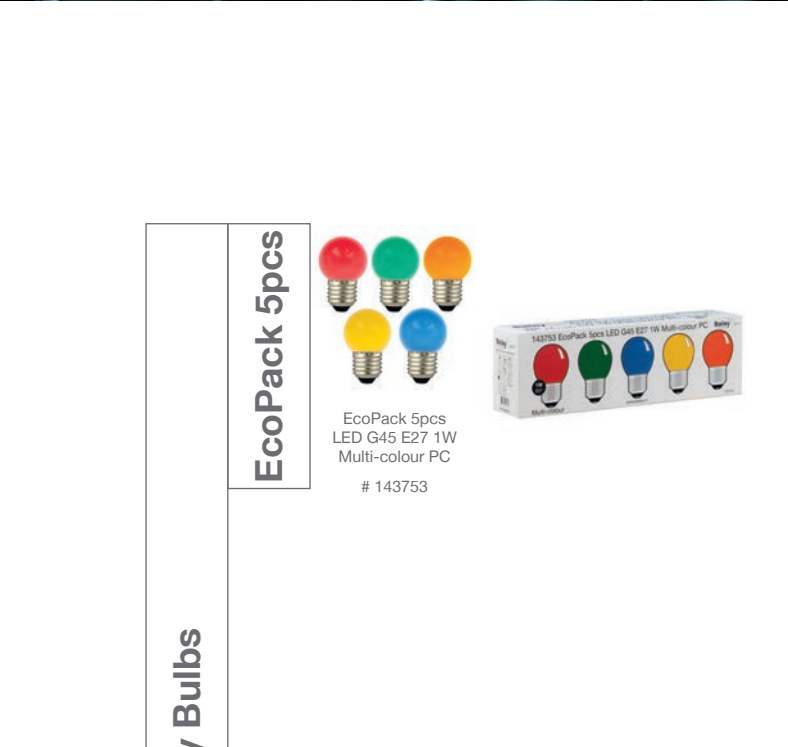

C35 EcoPack

EcoPack 3pcs
LED FIL C35 E14
2W 2700K CL
142722

EcoPack 3pcs
LED FIL C35 E14
4W 2700K CL
142723

ST64 EcoPack

EcoPack 3pcs
LED FIL ST64 E27
4W 2200K Gold
142724

LED Filament

EcoPack 5pcs
LED Filament G45
E27 0.6W Rouge PC
143027

EcoPack 5pcs
LED Filament G45
E27 0.6W Vert PC
143028

EcoPack 5pcs
LED Filament G45
E27 0.6W Bleu PC
143029

EcoPack 5pcs
LED Filament G45
E27 0.6W Jaune PC
143039

EcoPack 5pcs

EcoPack 5pcs
LED G45 E27 1W
Multi-colour PC
143753