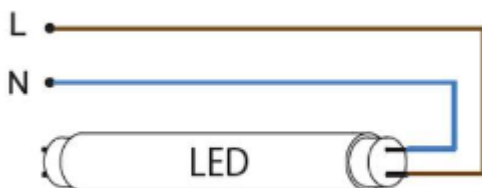

Cross Reference T5 - G5 Tubes AC

Bailey lights
for professionals

W / L	K	Bailey Nr.	Description
14W / 549mm	3000K		
	4000K	146052	LED Ecoplus T5 HE 549 G5 8W (14W) 1200lm 840 AC
24W / 549mm	3000K	142200	LED Ecobasic T5 AC 549 G5 14W (24W) 2030lm HO 830
	4000K	142201	LED Ecobasic T5 AC 549 G5 14W (24W) 2100lm HO 840
	6500K	145761	LED Ecobasic T5 AC 549 G5 14W (24W) 2100lm HO 865
21W / 849mm	3000K		
	4000K	146053	LED Ecoplus T5 HE 849 G5 12W (21W) 1800lm 840 AC
	3000, 4000, 6500K	146248	LED Ecoplus T5 Switch 849 G5 12W (21W) 1560lm 830-865 HE AC
	Meat	146224	LED Meat T5 AC 849 G5 14W (21W) Red Food HE
39W / 849mm	3000K	142202	LED Ecobasic T5 AC 849 G5 20W (39W) 2900lm HO 830
	4000K	142203	LED Ecobasic T5 AC 849 G5 20W (39W) 3000lm HO 840
	6500K	145762	LED Ecobasic T5 AC 849 G5 20W (39W) 3000lm HO 865
28W / 1149mm	3000K		
	4000K	146054	LED Ecoplus T5 HE 1149 G5 16W (28W) 2400lm 840 AC
	3000, 4000, 6500K	146249	LED Ecoplus T5 Switch 1149 G5 16W (28W) 2080lm 830-865 HE AC
	Meat	146225	LED Meat T5 AC 1149 G5 22W (28W) Red Food HE
54W / 1149mm	3000K	142204	LED Ecobasic T5 AC 1149 G5 25W (54W) 3630lm HO 830
	4000K	142205	LED Ecobasic T5 AC 1149 G5 25W (54W) 3750lm HO 840
	6500K	145763	LED Ecobasic T5 AC 1149 G5 25W (54W) 3750lm HO 865
	Red	143317	LED Party T5 AC 1149 G5 16W Red
	Green	143318	LED Party T5 AC 1149 G5 16W Green
	Blue	143319	LED Party T5 AC 1149 G5 16W Blue
35W / 1449mm	3000K		
	4000K	146055	LED Ecoplus T5 HE 1449 G5 20W (35W) 3000lm 840 AC
	3000, 4000, 6500K	146250	LED Ecoplus T5 Switch 1449 G5 20W (35W) 2600lm 830-865 HE AC
49W / 1449mm	3000K	142206	LED Ecobasic T5 AC 1449 G5 25W (35/49W) 3630lm HO 830
	4000K	142207	LED Ecobasic T5 AC 1449 G5 25W (35/49W) 3750lm HO 840
	6500K	145764	LED Ecobasic T5 AC 1449 G5 25W (39/49W) 3750lm HO 865
	Red	143320	LED Party T5 AC 1449 G5 20W Red
	Green	143321	LED Party T5 AC 1449 G5 20W Green
	Blue	143322	LED Party T5 AC 1449 G5 20W Blue