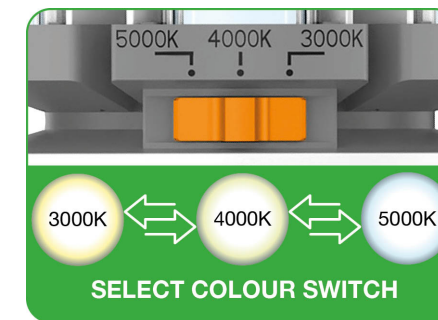

Bailey Nr.	Beschreibung
1	145400 LED Corn Switch E27 12W-18W-27W 1400lm-3300lm 3000K-5000K
2	145788 LED Corn Switch E27 18W-36W 2400-5200lm 3000K-5000K
3	145789 LED Corn Switch E27 36W-54W 4800-7800lm 3000K-5000K
4	145790 LED Corn Switch E40 36W-54W 4800-7800lm 3000K-5000K
5	145791 LED Corn Switch E40 54W-80W 7300-11600lm 3000K-5000K
6	145792 LED Corn Switch E40 80W-120W 10800-17400lm 3000K-5000K
7	146009 LED Corn Plus Switch E40 105W-155W 14300-24000lm 3000K-5000K