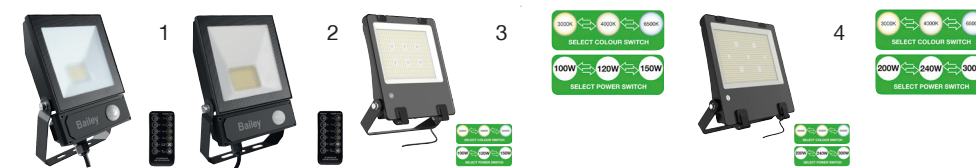

Outdoor

Flutlichtstrahler und Solar Leuchte

Bailey Nr.	Beschreibung
1 142970	LED Flutlicht Slim II Sensor 20W 2000lm 3000K IP65
1 142973	LED Flutlicht Slim II Sensor 30W 3000lm 3000K IP65
2 142976	LED Flutlicht Slim II Sensor 50W 5100lm 3000K IP65
3 145820	LED Flutlicht Switch 100W-150W 12500-21000lm 3000K-6500K
4 145821	LED Flutlicht Switch 200W-300W 25000-42000lm 3000K-6500K