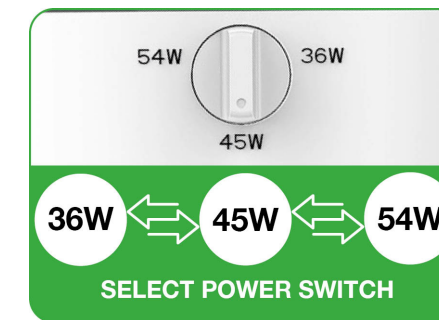

Bailey Nr.	Beschreibung
1	145400 LED Corn Switch E27 12W-18W-27W 1400lm-3300lm 3000K-5000K
2	145788 LED Corn Switch E27 18W-36W 2400-5200lm 3000K-5000K
3	145789 LED Corn Switch E27 36W-54W 4800-7800lm 3000K-5000K
4	145790 LED Corn Switch E40 36W-54W 4800-7800lm 3000K-5000K
5	145791 LED Corn Switch E40 54W-80W 7300-11600lm 3000K-5000K
6	145792 LED Corn Switch E40 80W-120W 10800-17400lm 3000K-5000K
7	146009 LED Corn Plus Switch E40 105W-155W 14300-24000lm 3000K-5000K